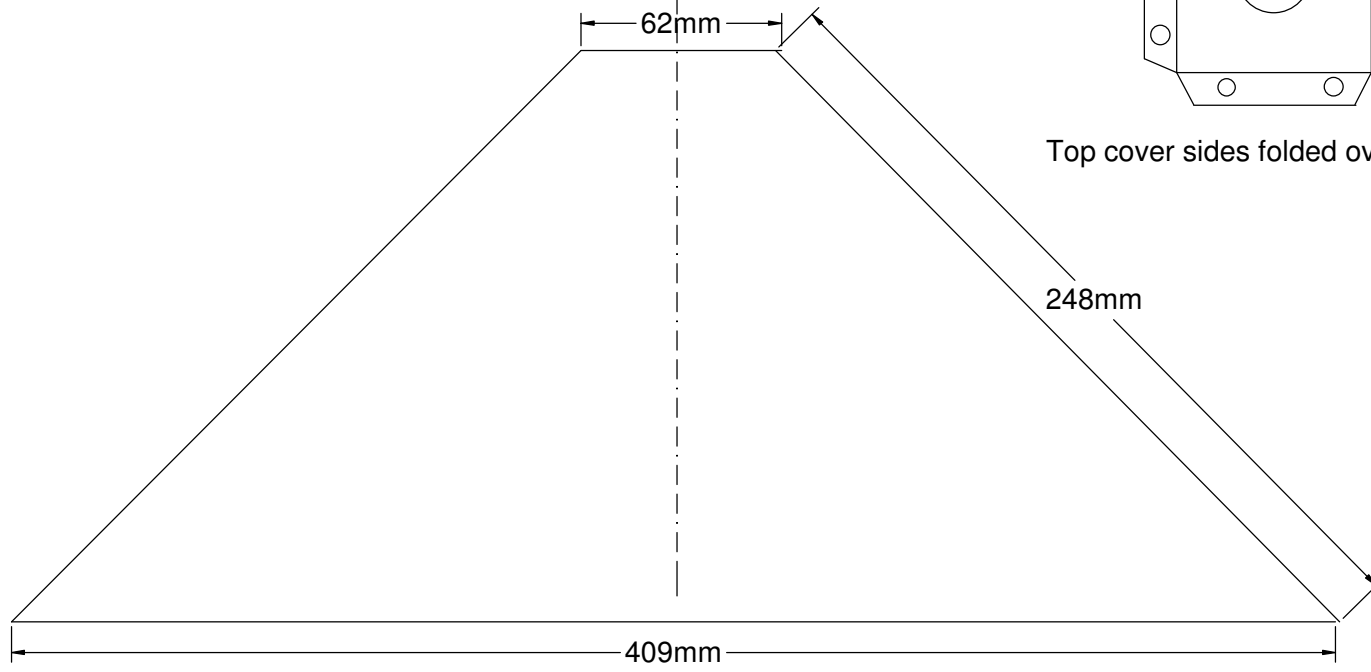

Attach to the sprayer pipe. Some adaption ma

Aluminium or galvanised sheet

Top cover sides folded over and riveted

Sprayer Shield D 1