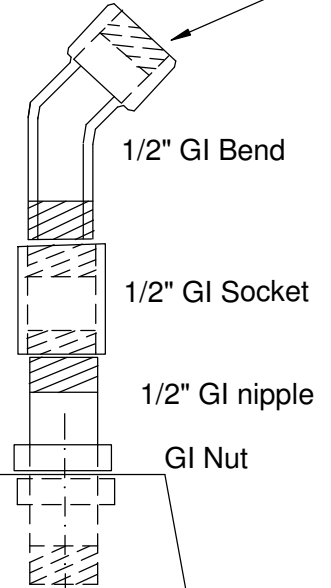

Attach to the sprayer pipe. Some adaption ma

Aluminium or galvanised sheet

Top cover sides folded over and riveted

Sprayer Shield D 1