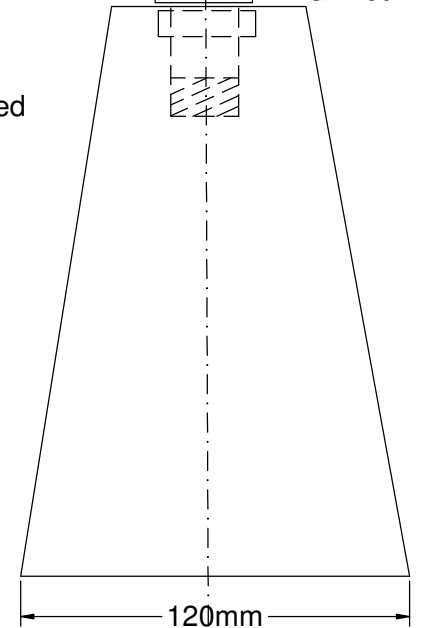

Attach to the sprayer pipe. Some adaption ma

Aluminium or galvanised sheet

Top cover sides folded over and riveted

Sprayer Shield D 1